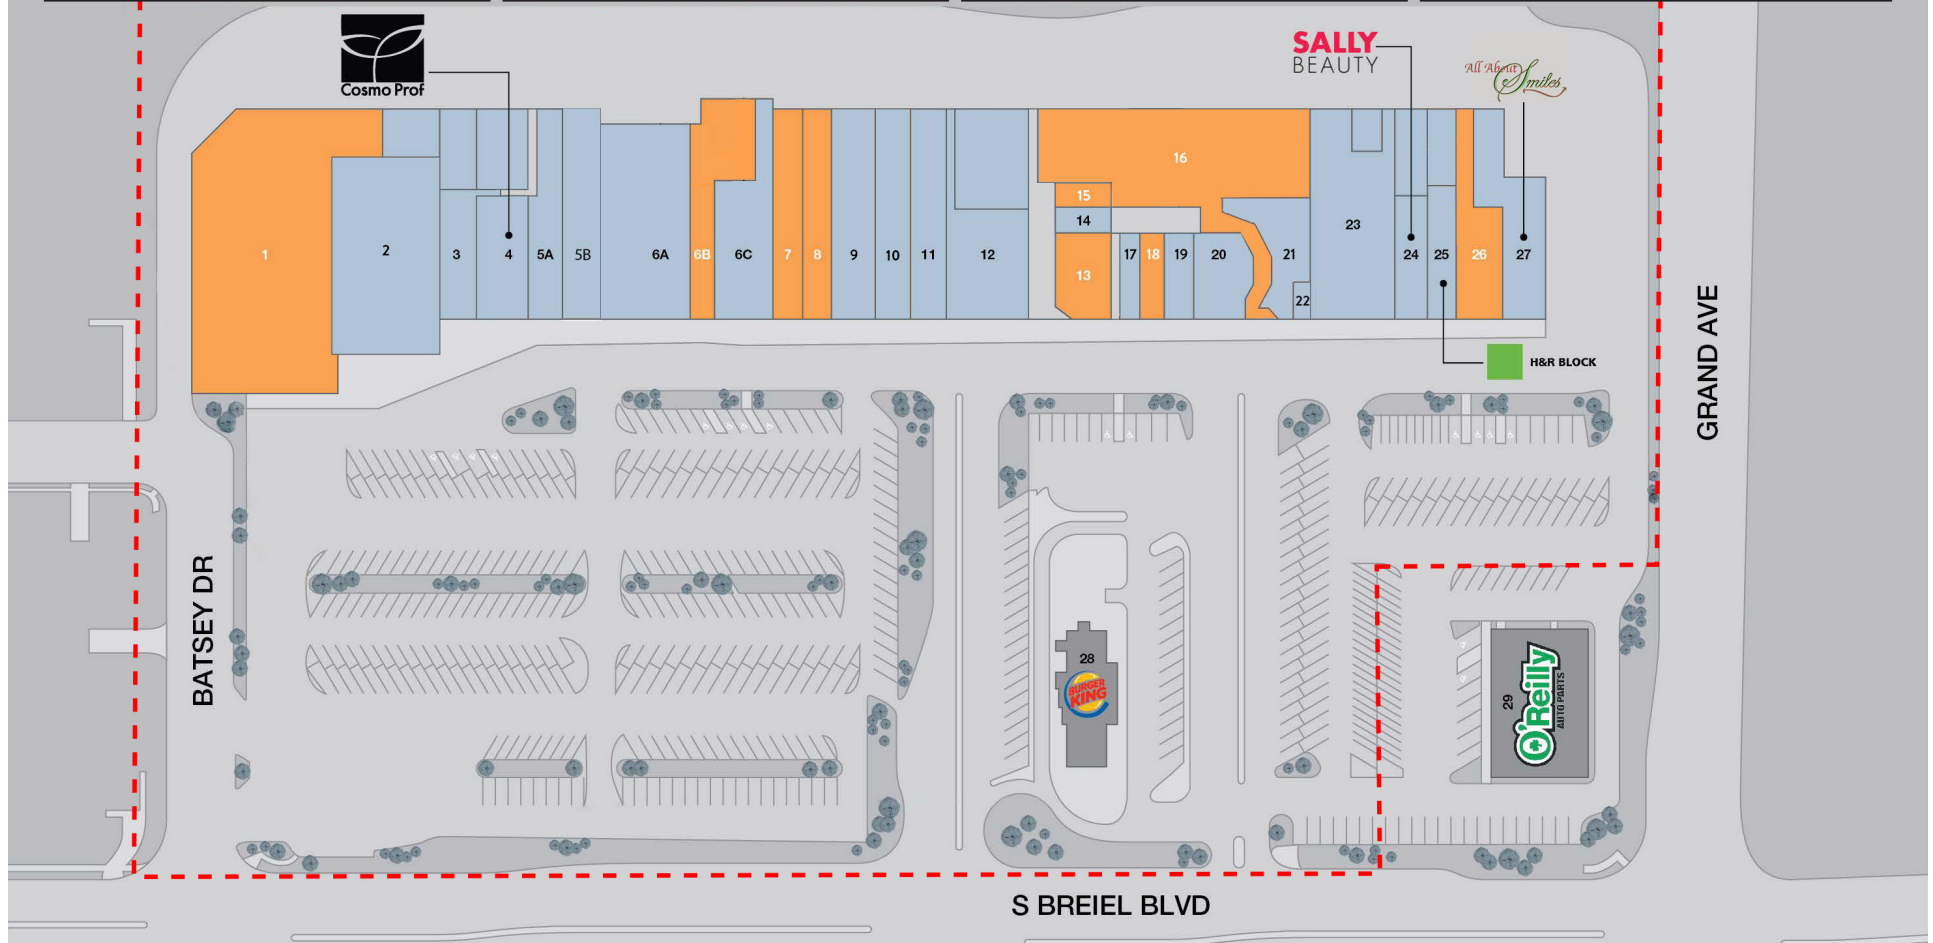

MIDDLETOWN SHOPPING CENTER

Middletown, Ohio

665 South Breiel Boulevard
Middletown, OH 45044 **NOW LEASING**

PROPERTY DESCRIPTION

- Well established 135,000 SF neighborhood shopping center
- Strong mix of national, regional and local tenants
- At the signalized intersection of Grand Ave. & South Breiel Blvd.
- Small shop and anchor space available for lease
- Outlot space available for sale or build to suit

#	TENANT	SF	#	TENANT	SF	#	TENANT	SF	#	TENANT	SF
1	AVAILABLE	21,002	6C	CareFirst Urgent Care	4,500	14	Natural Health Solutions	810	22	Liyah Boutique Salon	446
2	Quality Discount Furniture	11,250	7	AVAILABLE	3,200	15	AVAILABLE	803	23	Buckeye Thrift	9,041
3	Surge Staffing	2,320	8	AVAILABLE	3,162	16	AVAILABLE	13,182	24	Sally Beauty	1,800
4	Cosmo Prof	3,620	9	Mist Distributors	4,531	17	Metro by T-Mobile	938	25	H&R Block	1,936
5A	Mi Mexico Supermarket	3,052	10	Hunan Bistro	3,929	18	AVAILABLE	938	26	AVAILABLE	3,952
5B	El Grillo Mexican Restaurant	4,038	11	VIP Wireless & Smokeshop	3,902	19	Great Clips	1,235	27	All About Smiles Dental	4,500
6A	Family Dollar	8,732	12	Towne Billiards & Games	5,000	20	Mojo Vapes	2,055		Burger King	
6B	AVAILABLE	5,659	13	AVAILABLE	2,342	21	A Step Up	2,433			