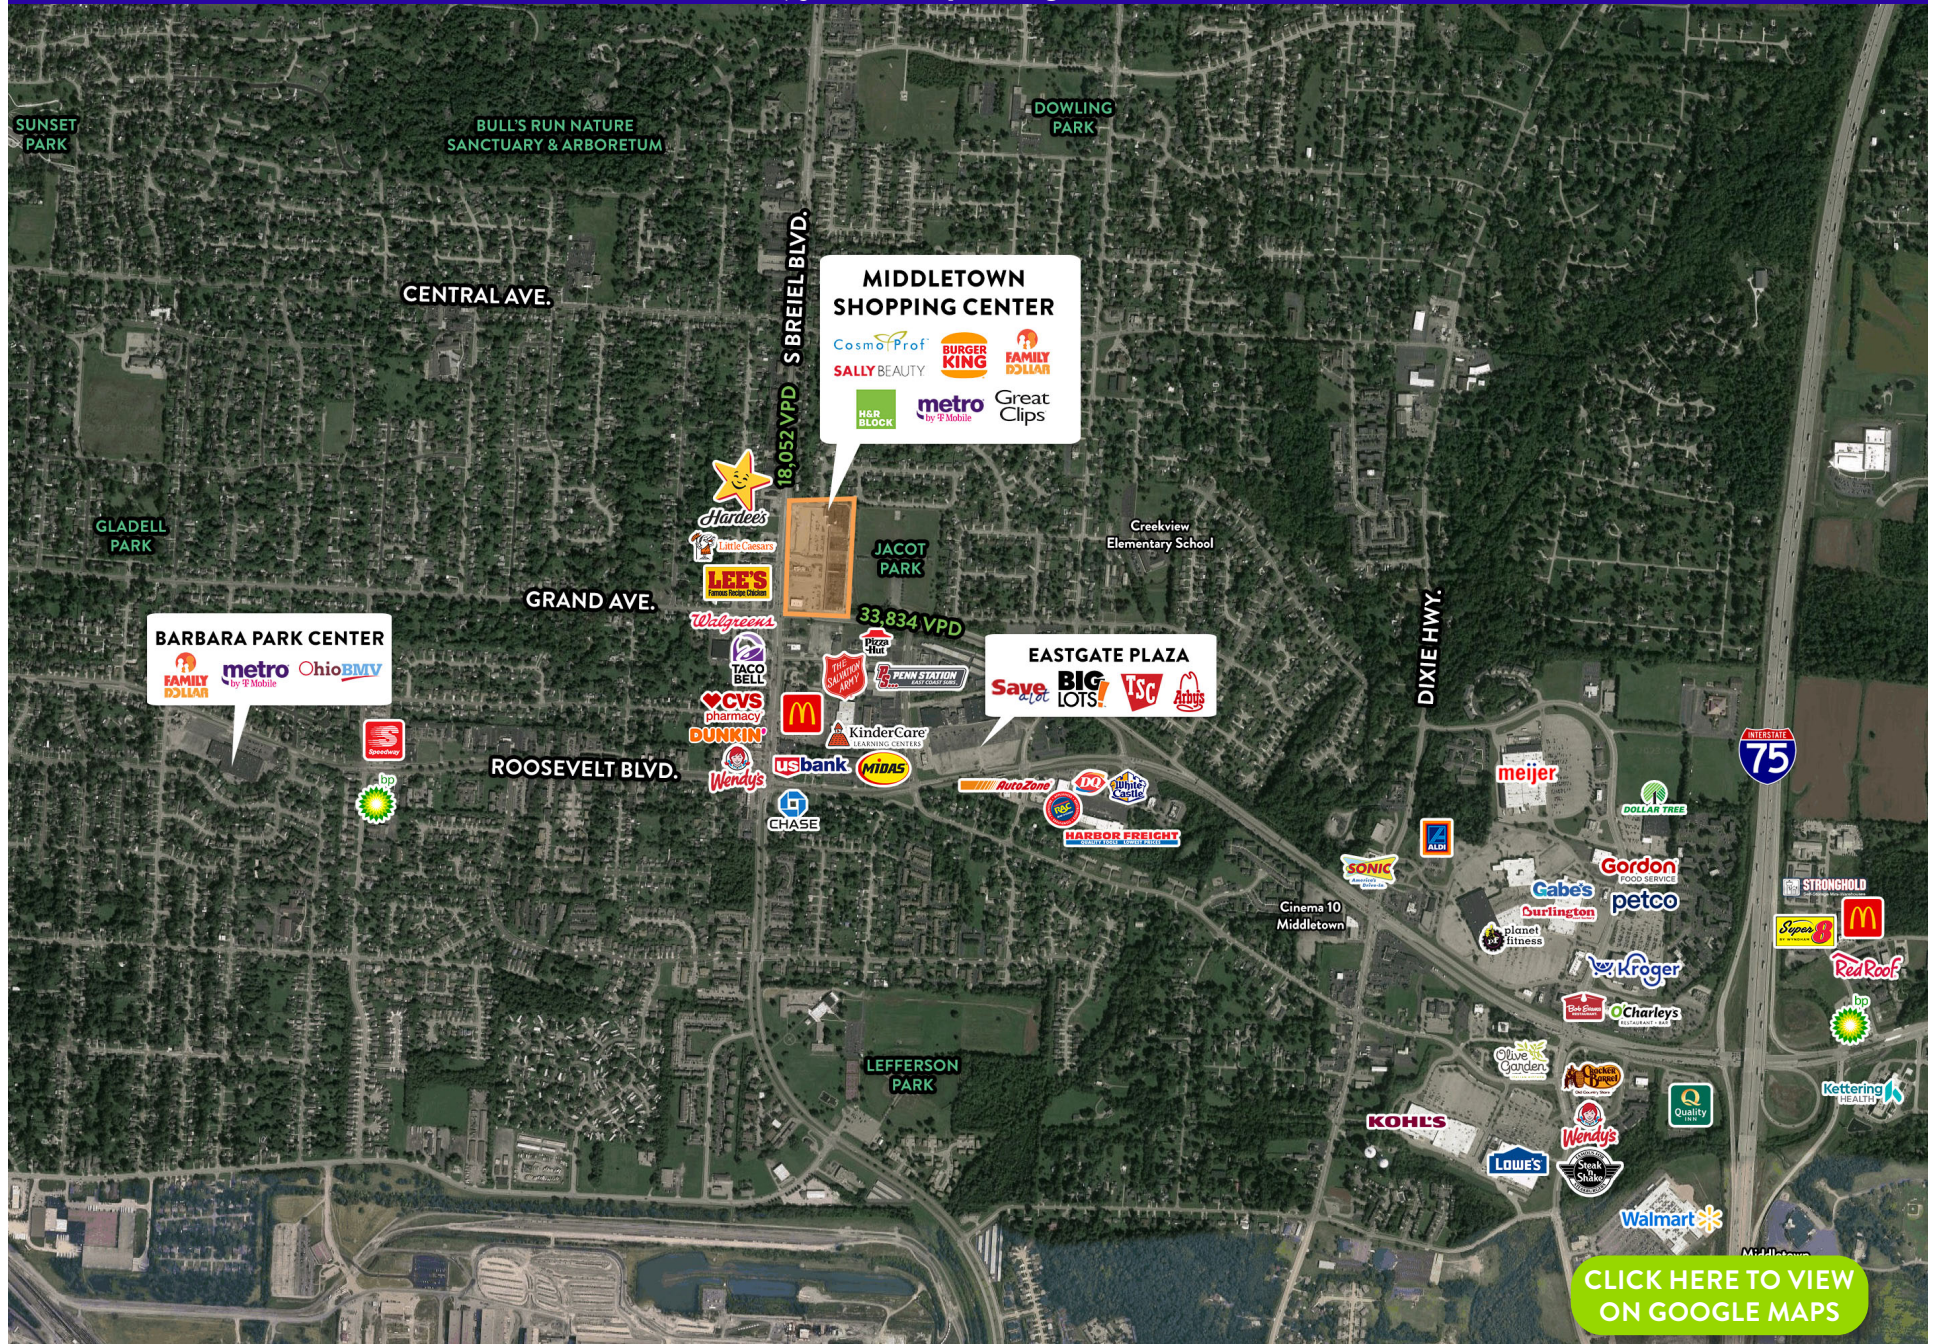

[CLICK HERE TO VIEW ON GOOGLE MAPS](#)

The information presented here is deemed to be accurate, but it has not been independently verified. We make no guarantee, warranty or representation to accuracy. It is the buyer or lessee's responsibility to independently confirm accuracy and completeness.