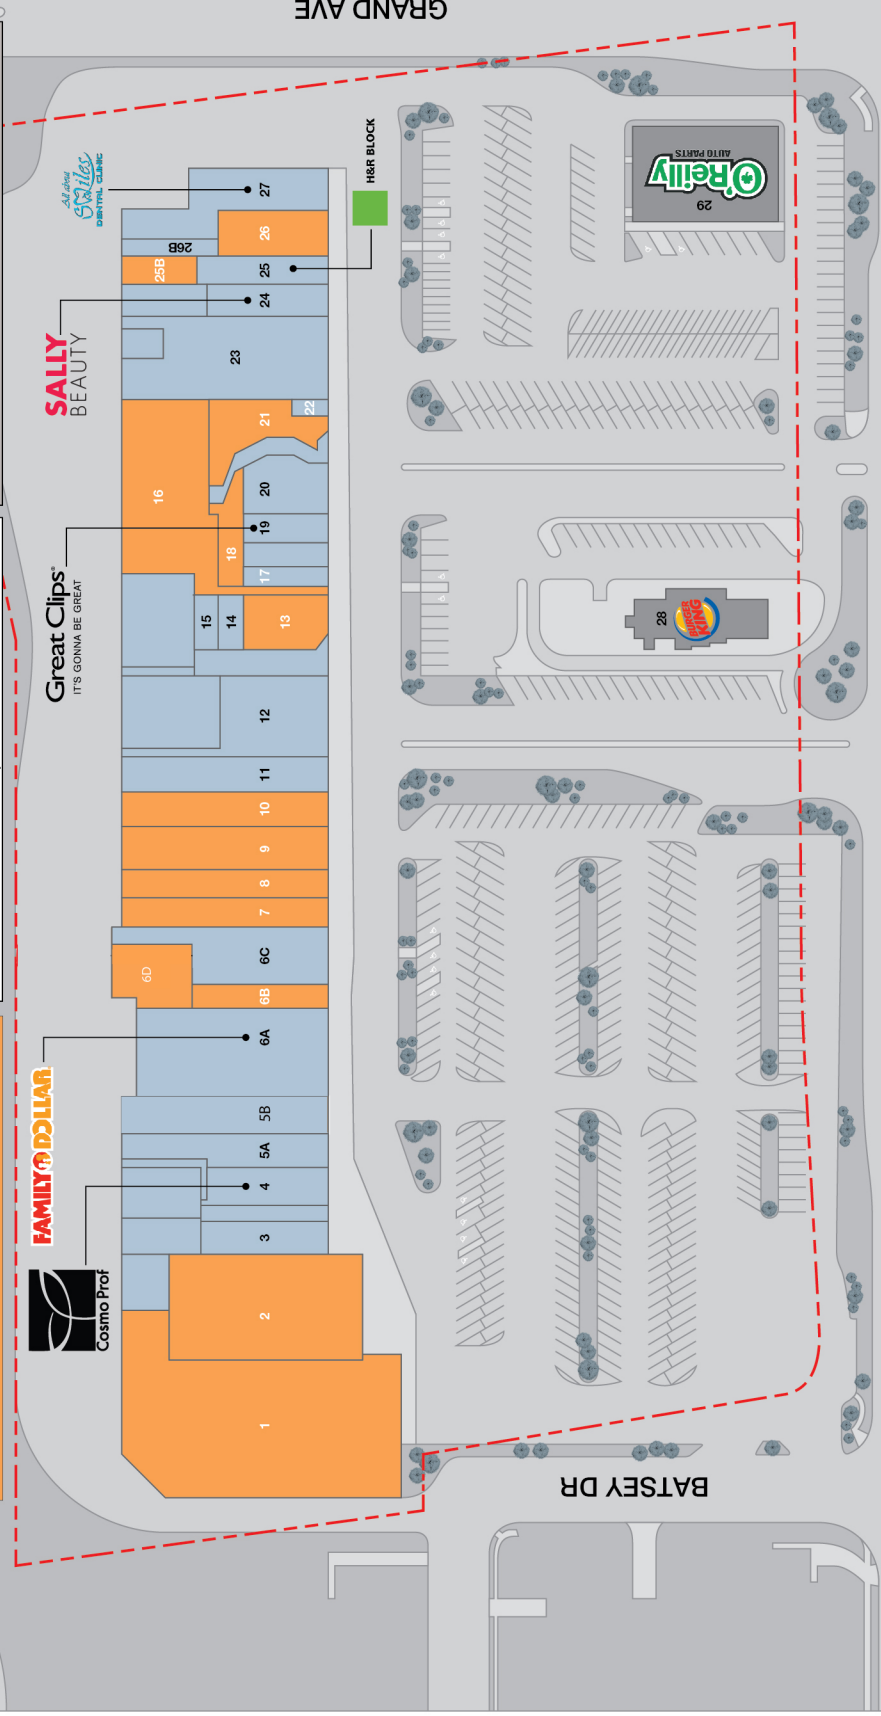

MIDDLETOWN SHOPPING CENTER

Middletown, Ohio

665 South Breiel Boulevard Middletown, OH 45044

PROPERTY DESCRIPTION

Middletown Shopping Center is a neighborhood shopping center that is centrally located within the community offering 135,485-square-feet of space. Currently, a strong mix of national, regional and local tenants make the property a busy location. It is situated at the intersection of Grand Avenue and South Breiel Blvd., which sees high daily traffic counts. Anchors include Family Dollar, Burger King, Jack's Aquarium and O'Reilly Auto Parts along with a mix of high-use service businesses.

Paran Management Company, Ltd.
2720 Van Aken Blvd. Suite 200
Cleveland, Oh 44120

MIDDLETOWN SHOPPING CENTER

Middletown, Ohio

UNIT	TENANT	SF	UNIT	TENANT	SF	UNIT	TENANT	SF
1	AVAILABLE	21,002	9	AVAILABLE	4,531	21	AVAILABLE	2,433
2	AVAILABLE	11,250	10	AVAILABLE	3,929	22	AVAILABLE	446
3	Surge Staffing	2,320	11	Patt's Cards & Gifts	3,802	23	Buckeye Thrift	9,041
4	Cosmo Prof	3,620	12	Jack's Aquarium/Pets	5,000	24	Sally Beauty	1,800
5A	El Grillo	3,052	13	AVAILABLE	2,342	25	H&R Block	1,936
5B	Mexican Restaurant	4,038	14	Day Spa	810	25B	AVAILABLE (Warehouse)	1,627
6A	Family Dollar	8,732	15	Salon Secret	803	26	AVAILABLE	3,022
6B	AVAILABLE	1,515	16	AVAILABLE	13,182	26B	Hallway	697
6C	Premier Urgent Care	4,500	17	Metro PSC Wireless	938	27	All About Smiles Dental	4,980
6D	AVAILABLE (Warehouse)	4,144	18	AVAILABLE	938		Burger King	Outlot
7	AVAILABLE	3,200	19	Great Clips	1,236		O'Reilly Auto Parts	Outlot
8	AVAILABLE	3,162	20	Revolution Vapes	2,055	TOTAL		135,485