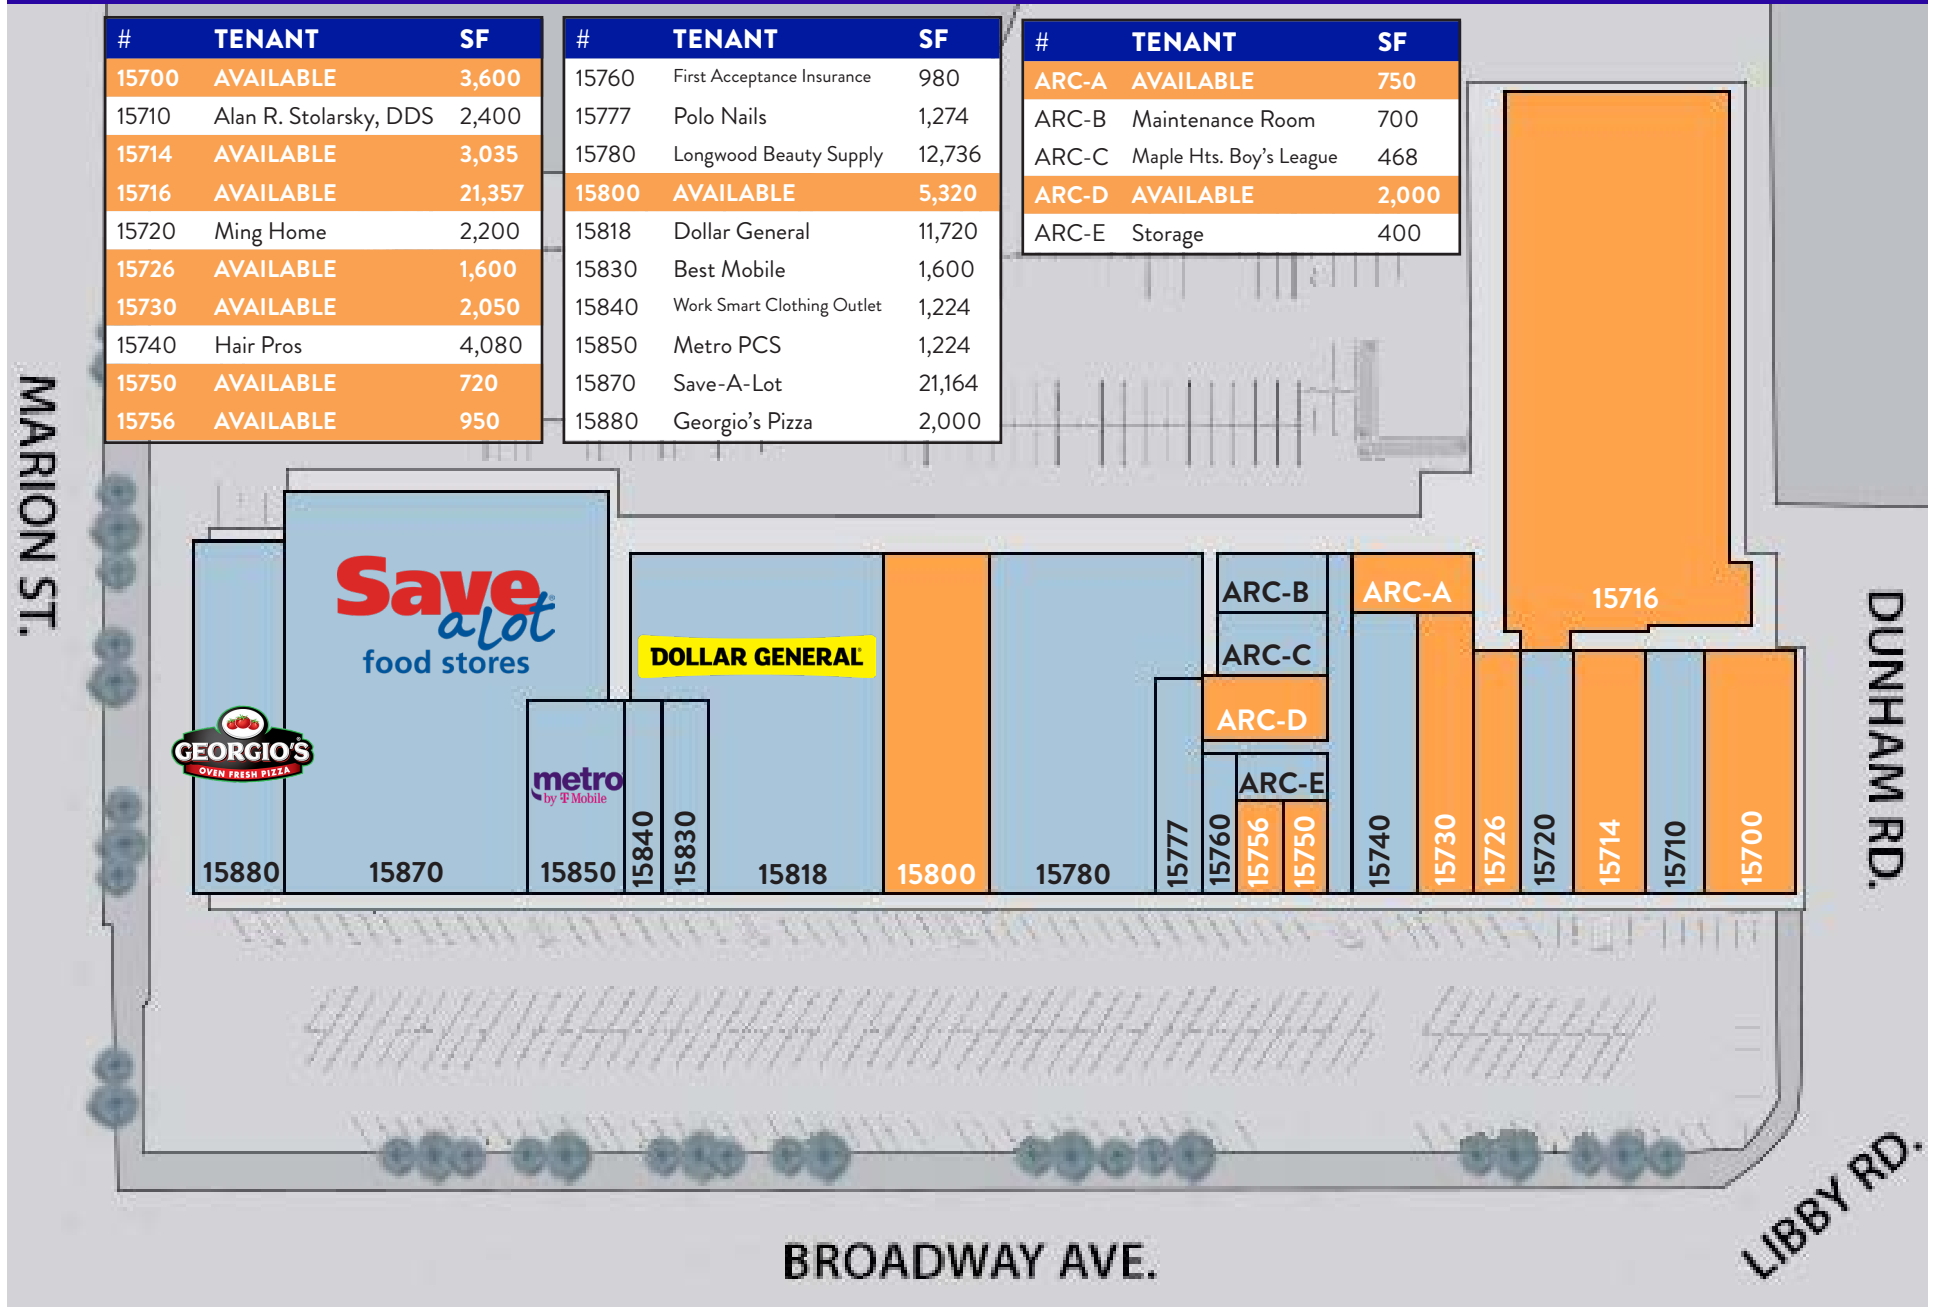

MAPLETOWN SHOPPING CENTER | Maple Heights, OH

CONTACT: Howard Forman 216.921.5663 x 105 | hforman@paranmgt.com or Joe Del Balso 216.921.5663 x 102 | jdelbalso@paranmgt.com

#	TENANT	SF
15700	AVAILABLE	3,600
15710	Alan R. Stolarsky, DDS	2,400
15714	AVAILABLE	3,035
15716	AVAILABLE	21,357
15720	Ming Home	2,200
15726	AVAILABLE	1,600
15730	AVAILABLE	2,050
15740	Hair Pros	4,080
15750	AVAILABLE	720
15756	AVAILABLE	950

#	TENANT	SF
15760	First Acceptance Insurance	980
15777	Polo Nails	1,274
15780	Longwood Beauty Supply	12,736
15800	AVAILABLE	5,320
15818	Dollar General	11,720
15830	Best Mobile	1,600
15840	Work Smart Clothing Outlet	1,224
15850	Metro PCS	1,224
15870	Save-A-Lot	21,164
15880	Georgio's Pizza	2,000

#	TENANT	SF
ARC-A	AVAILABLE	750
ARC-B	Maintenance Room	700
ARC-C	Maple Hts. Boy's League	468
ARC-D	AVAILABLE	2,000
ARC-E	Storage	400

The information presented here is deemed to be accurate, but it has not been independently verified. We make no guarantee, warranty or representation to accuracy. It the buyer or lessee's responsibility to independently confirm accuracy and completeness.