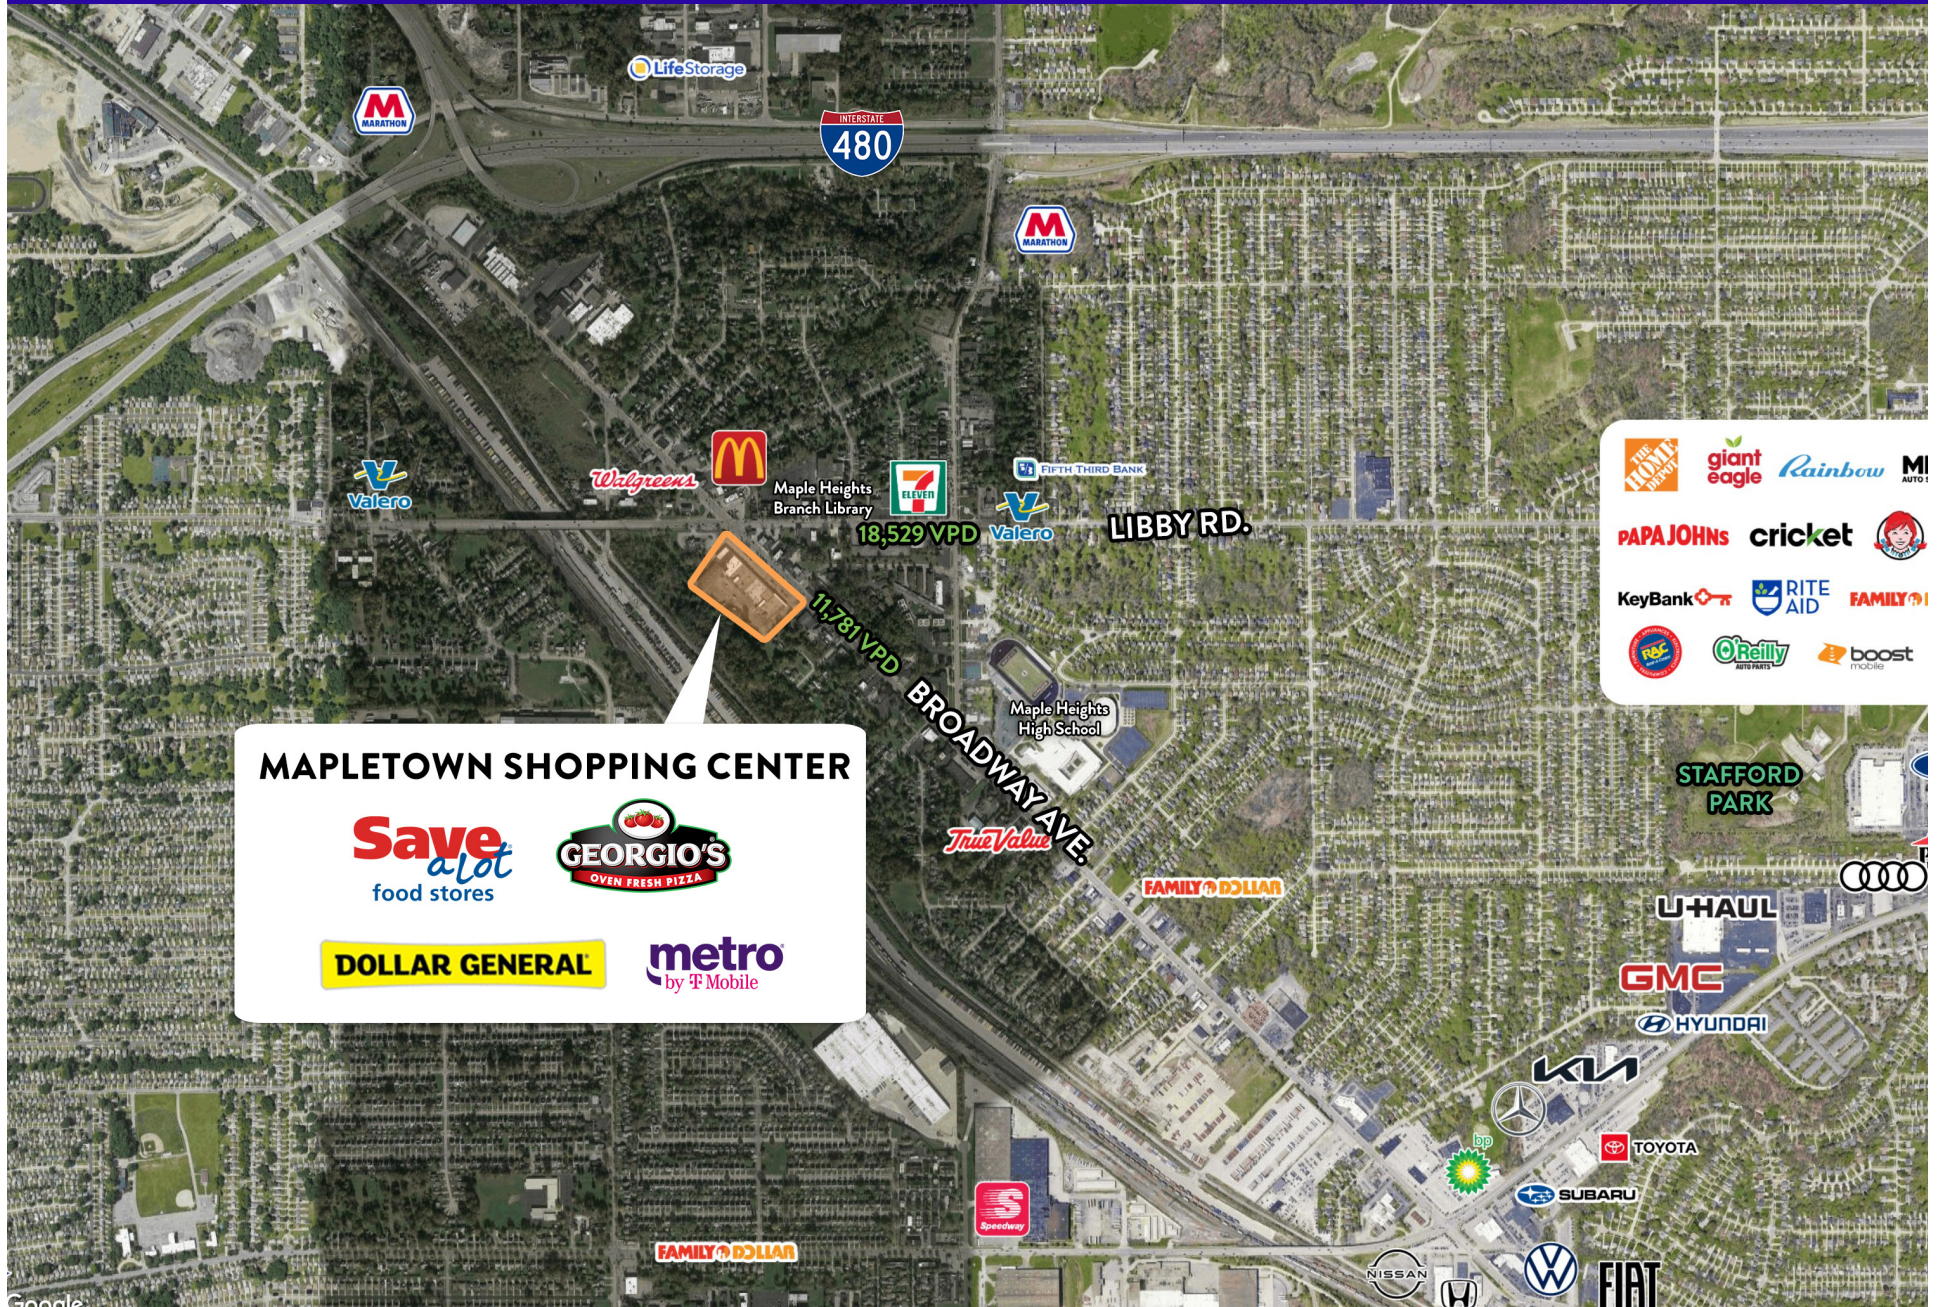

MAPLETOWN SHOPPING CENTER | Maple Heights, OH

CONTACT: Howard Forman 216.921.5663 x 105 | hforman@paranmgt.com or Joe Del Balso 216.921.5663 x 102 | jdelbalso@paranmgt.com

MAPLETOWN SHOPPING CENTER

Save a lot
food stores

GEORGIO'S
OVEN FRESH PIZZA

DOLLAR GENERAL

metro
by T-Mobile

THE HOME DEPOT **giant eagle** **Rainbow** **MI**

PAPA JOHN'S **cricket** **Red Lobster**

KeyBank **RITE AID** **FAMILY DOLLAR**

Fox **O'Reilly** **boost mobile**

The information presented here is deemed to be accurate, but it has not been independently verified. We make no guarantee, warranty or representation to accuracy. It the buyer or lessee's responsibility to independently confirm accuracy and completeness.